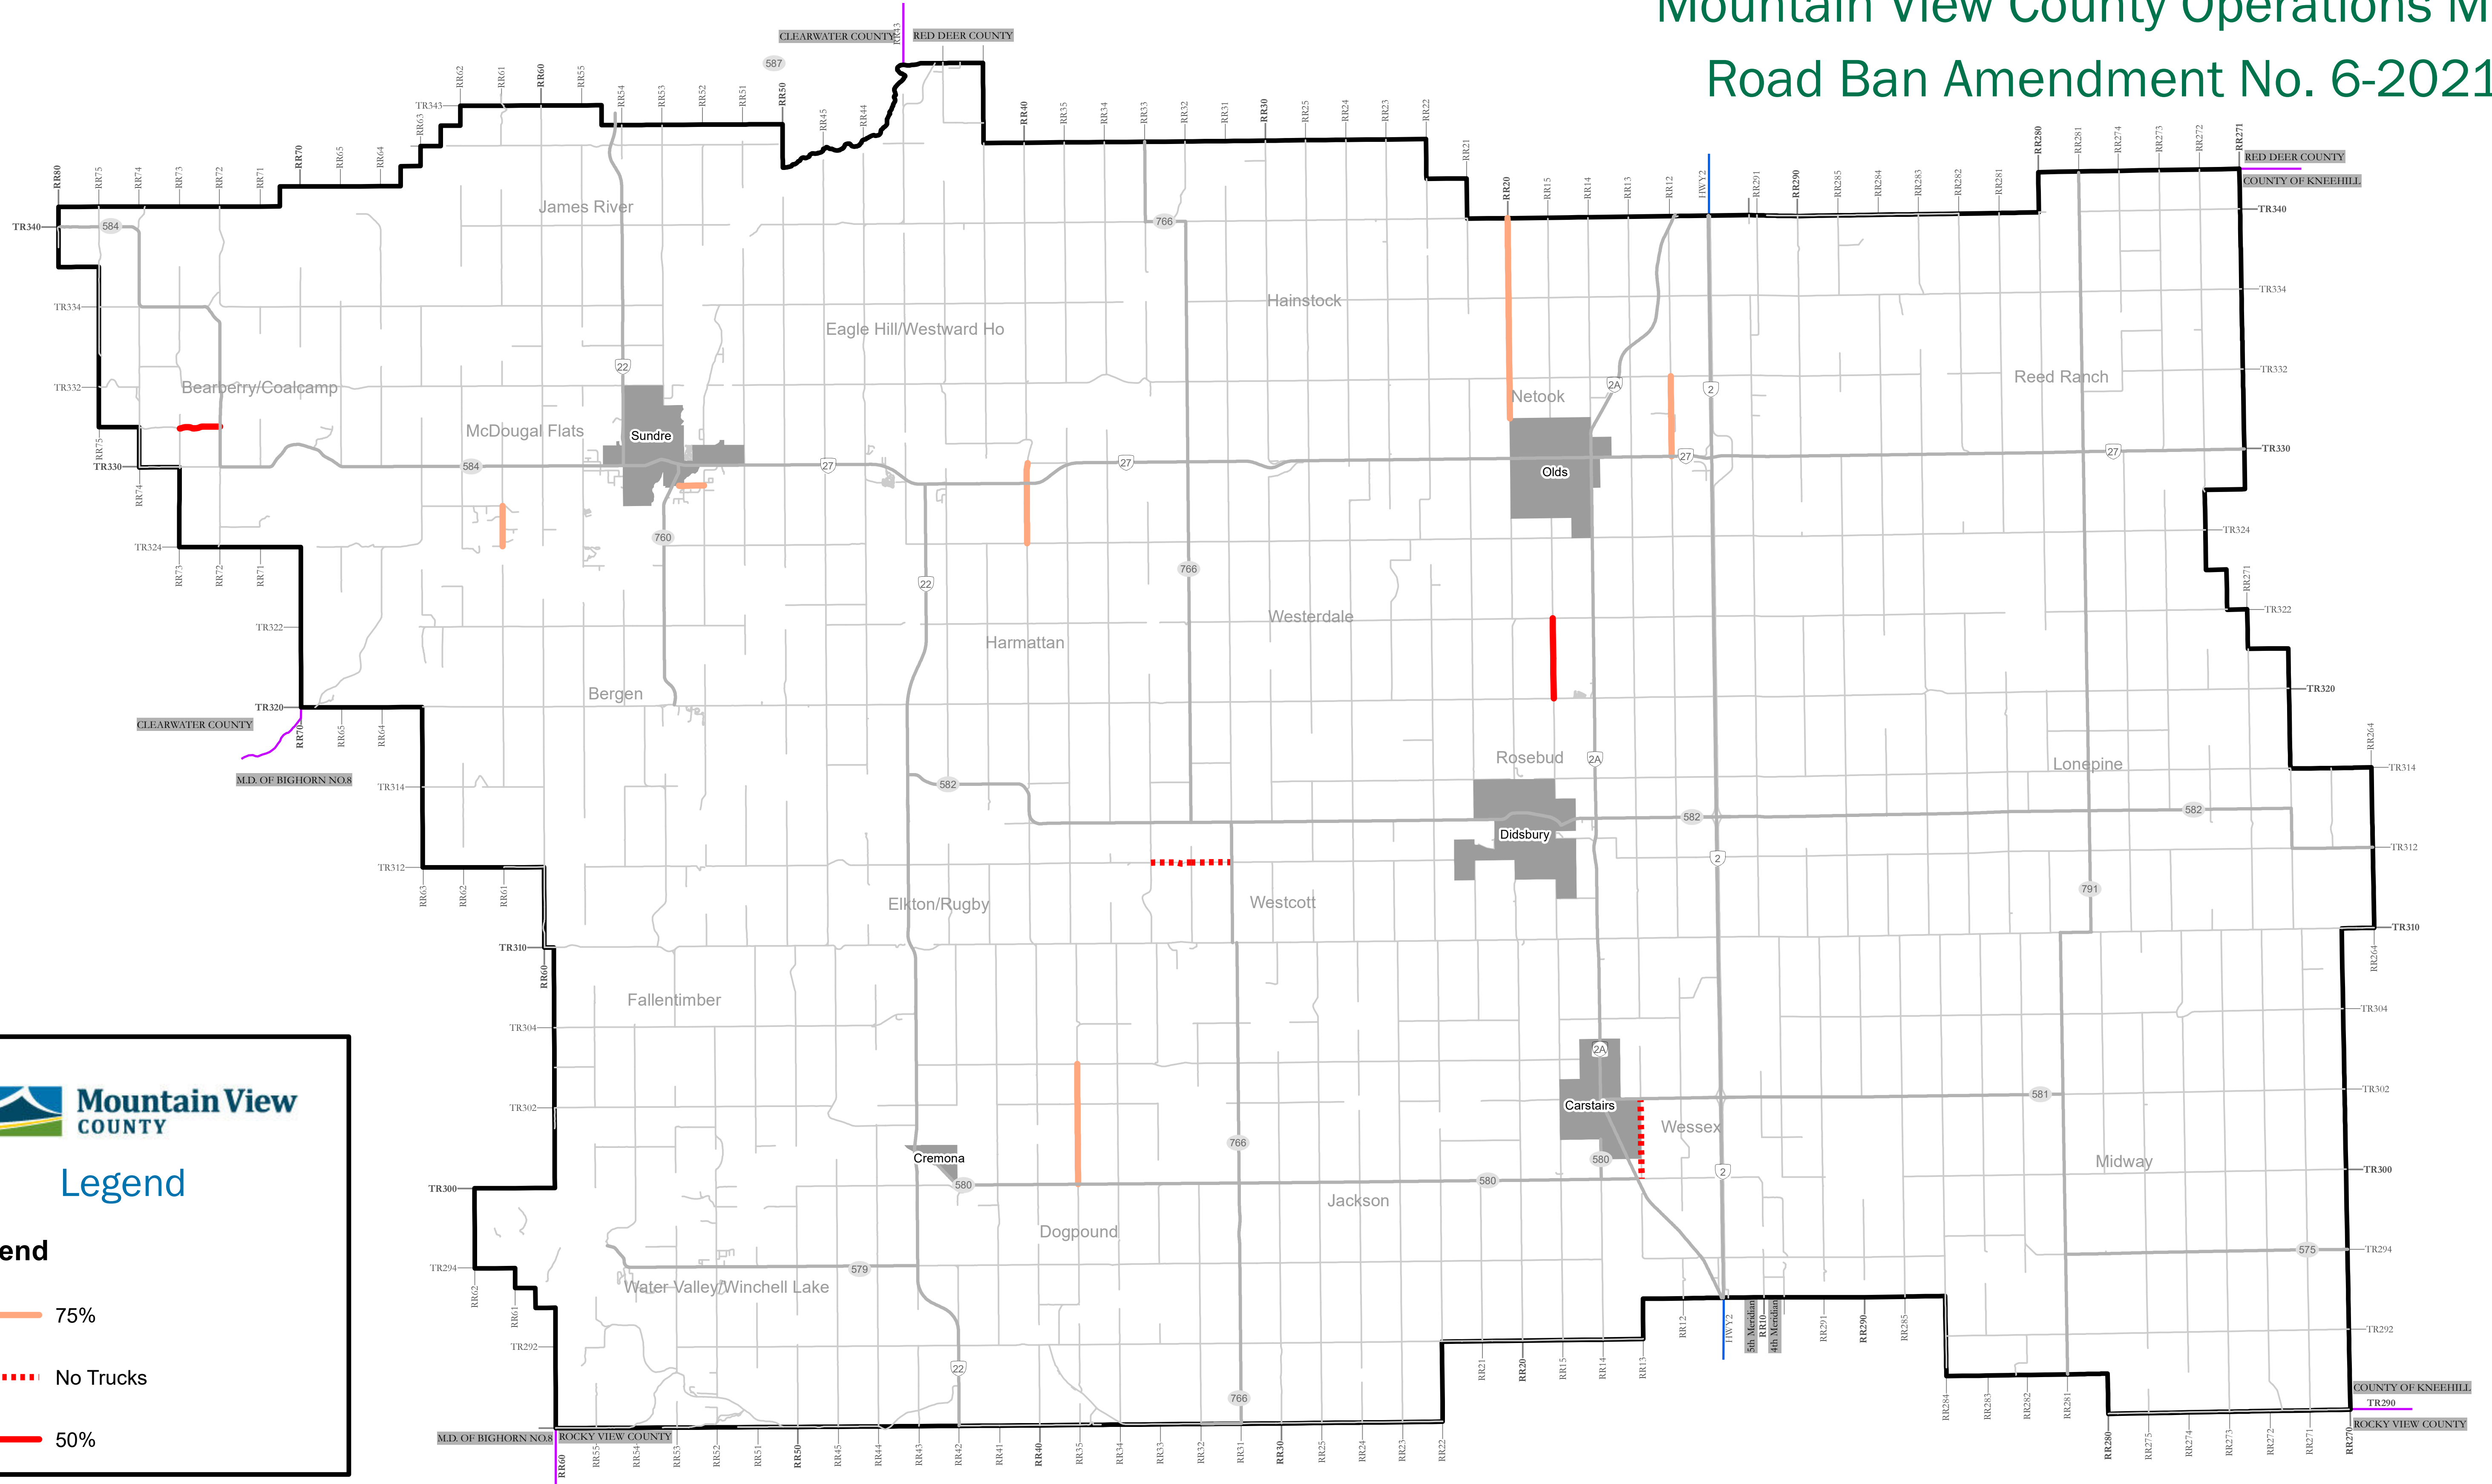

Mountain View County Operations Map

Road Ban Amendment No. 6-2021

Legend

Legend

- 75%
- - - No Trucks
- 50%

NOTE: If this map is different from the Road Ban and Bridge Closure Info List the List will be considered correct.