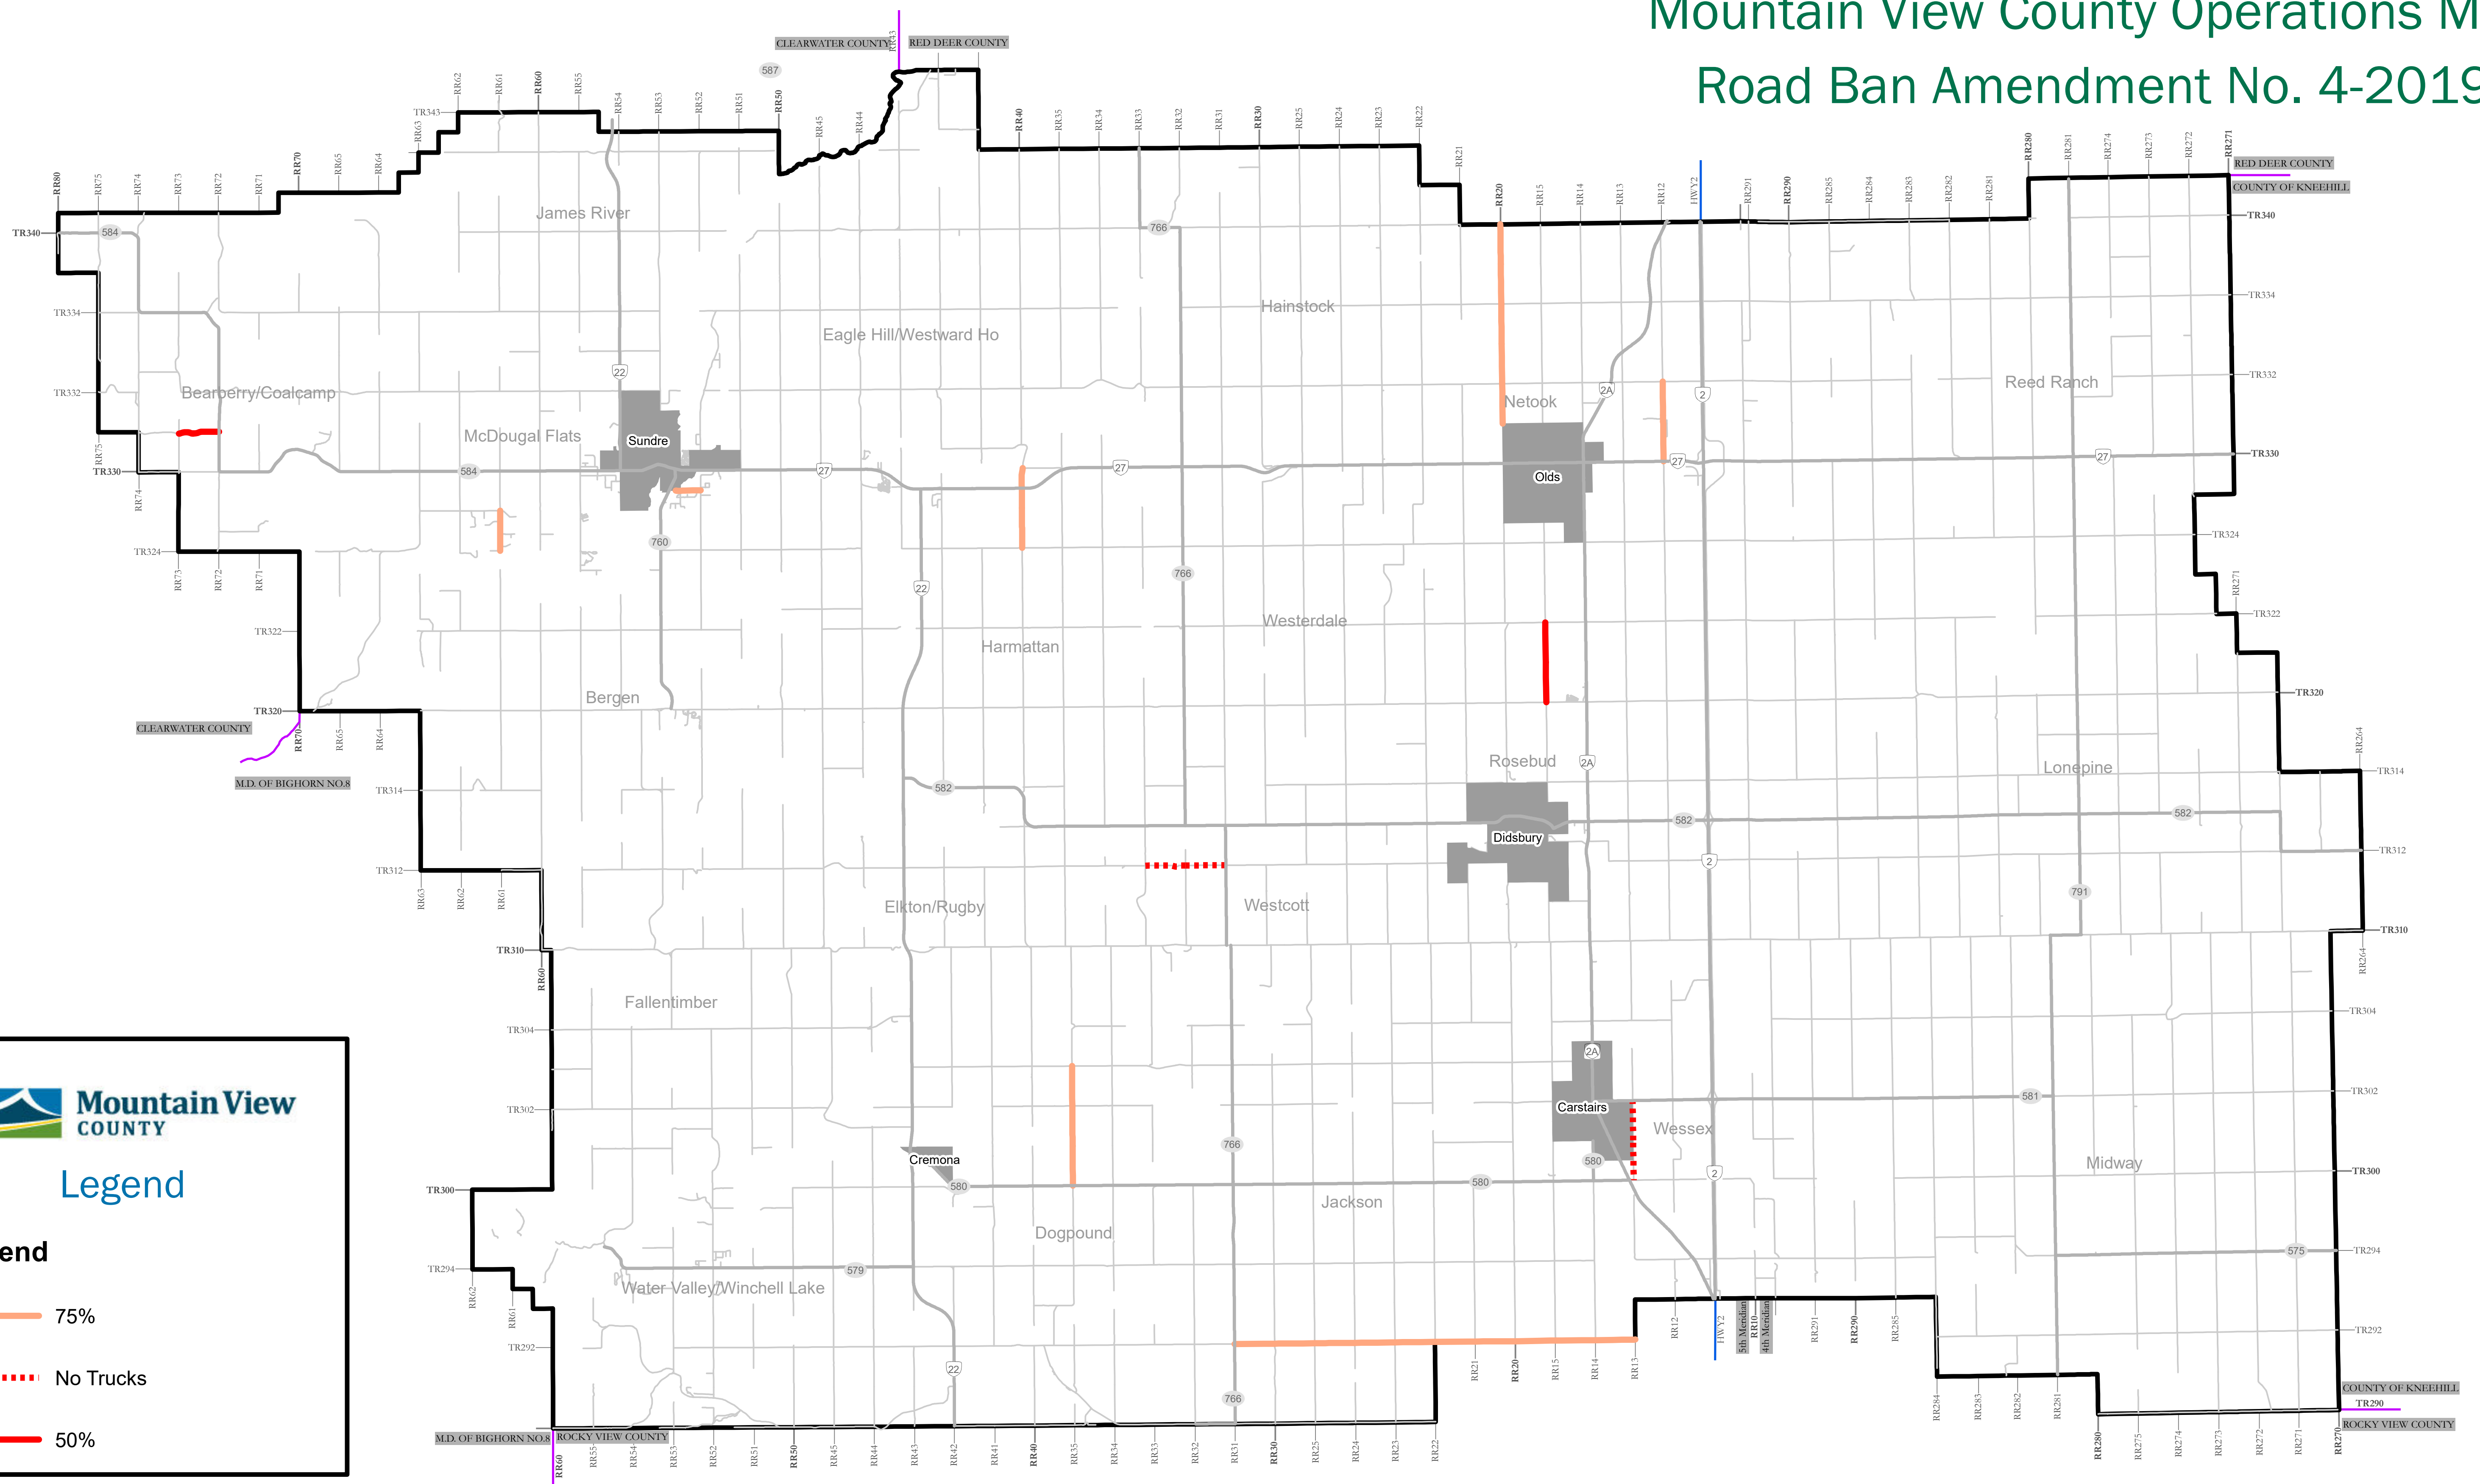

Mountain View County Operations Map

Road Ban Amendment No. 4-2019

Legend

Legend

-  75%
-  No Trucks
-  50%

NOTE: If this map is different from the Road Ban and Bridge Closure Info List the List will be considered correct.