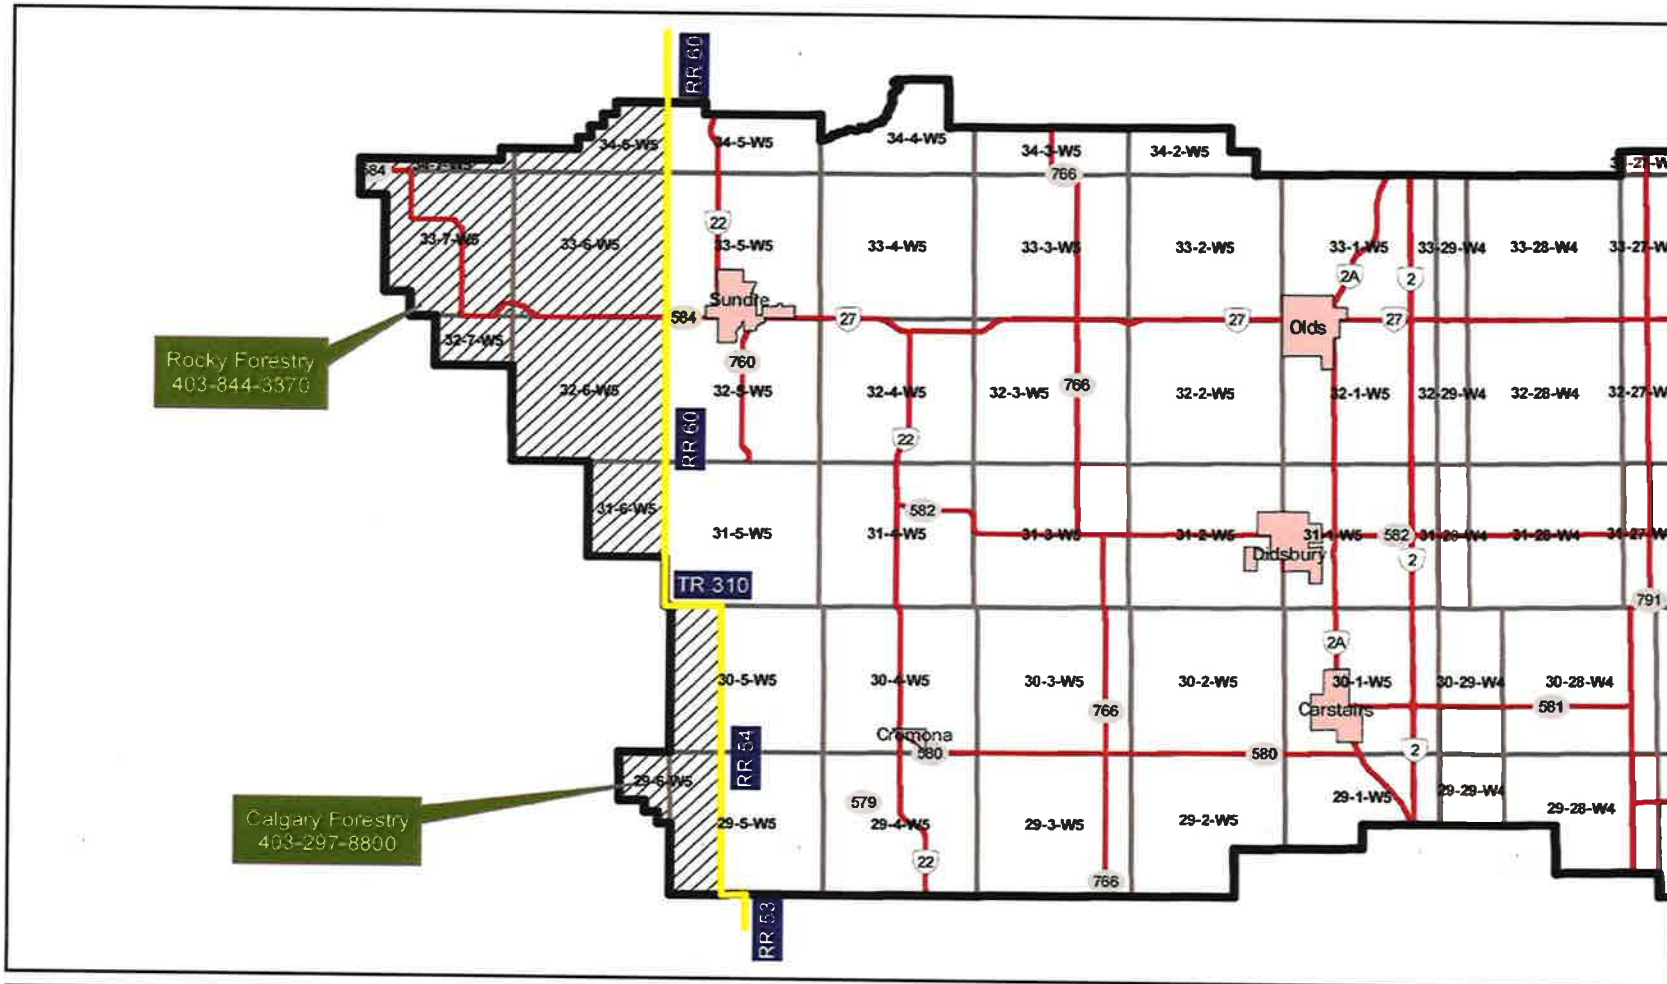

Schedule C

**Mountain View County**  
**Forest Protection Area**

0 3 6 12 18 Km

Scale: 1:400,000

Mountain View County

**Legend**

- Highways
- Town/Village
- Forest Protection Area Boundary
- Forest Protection Area within Mountain View County