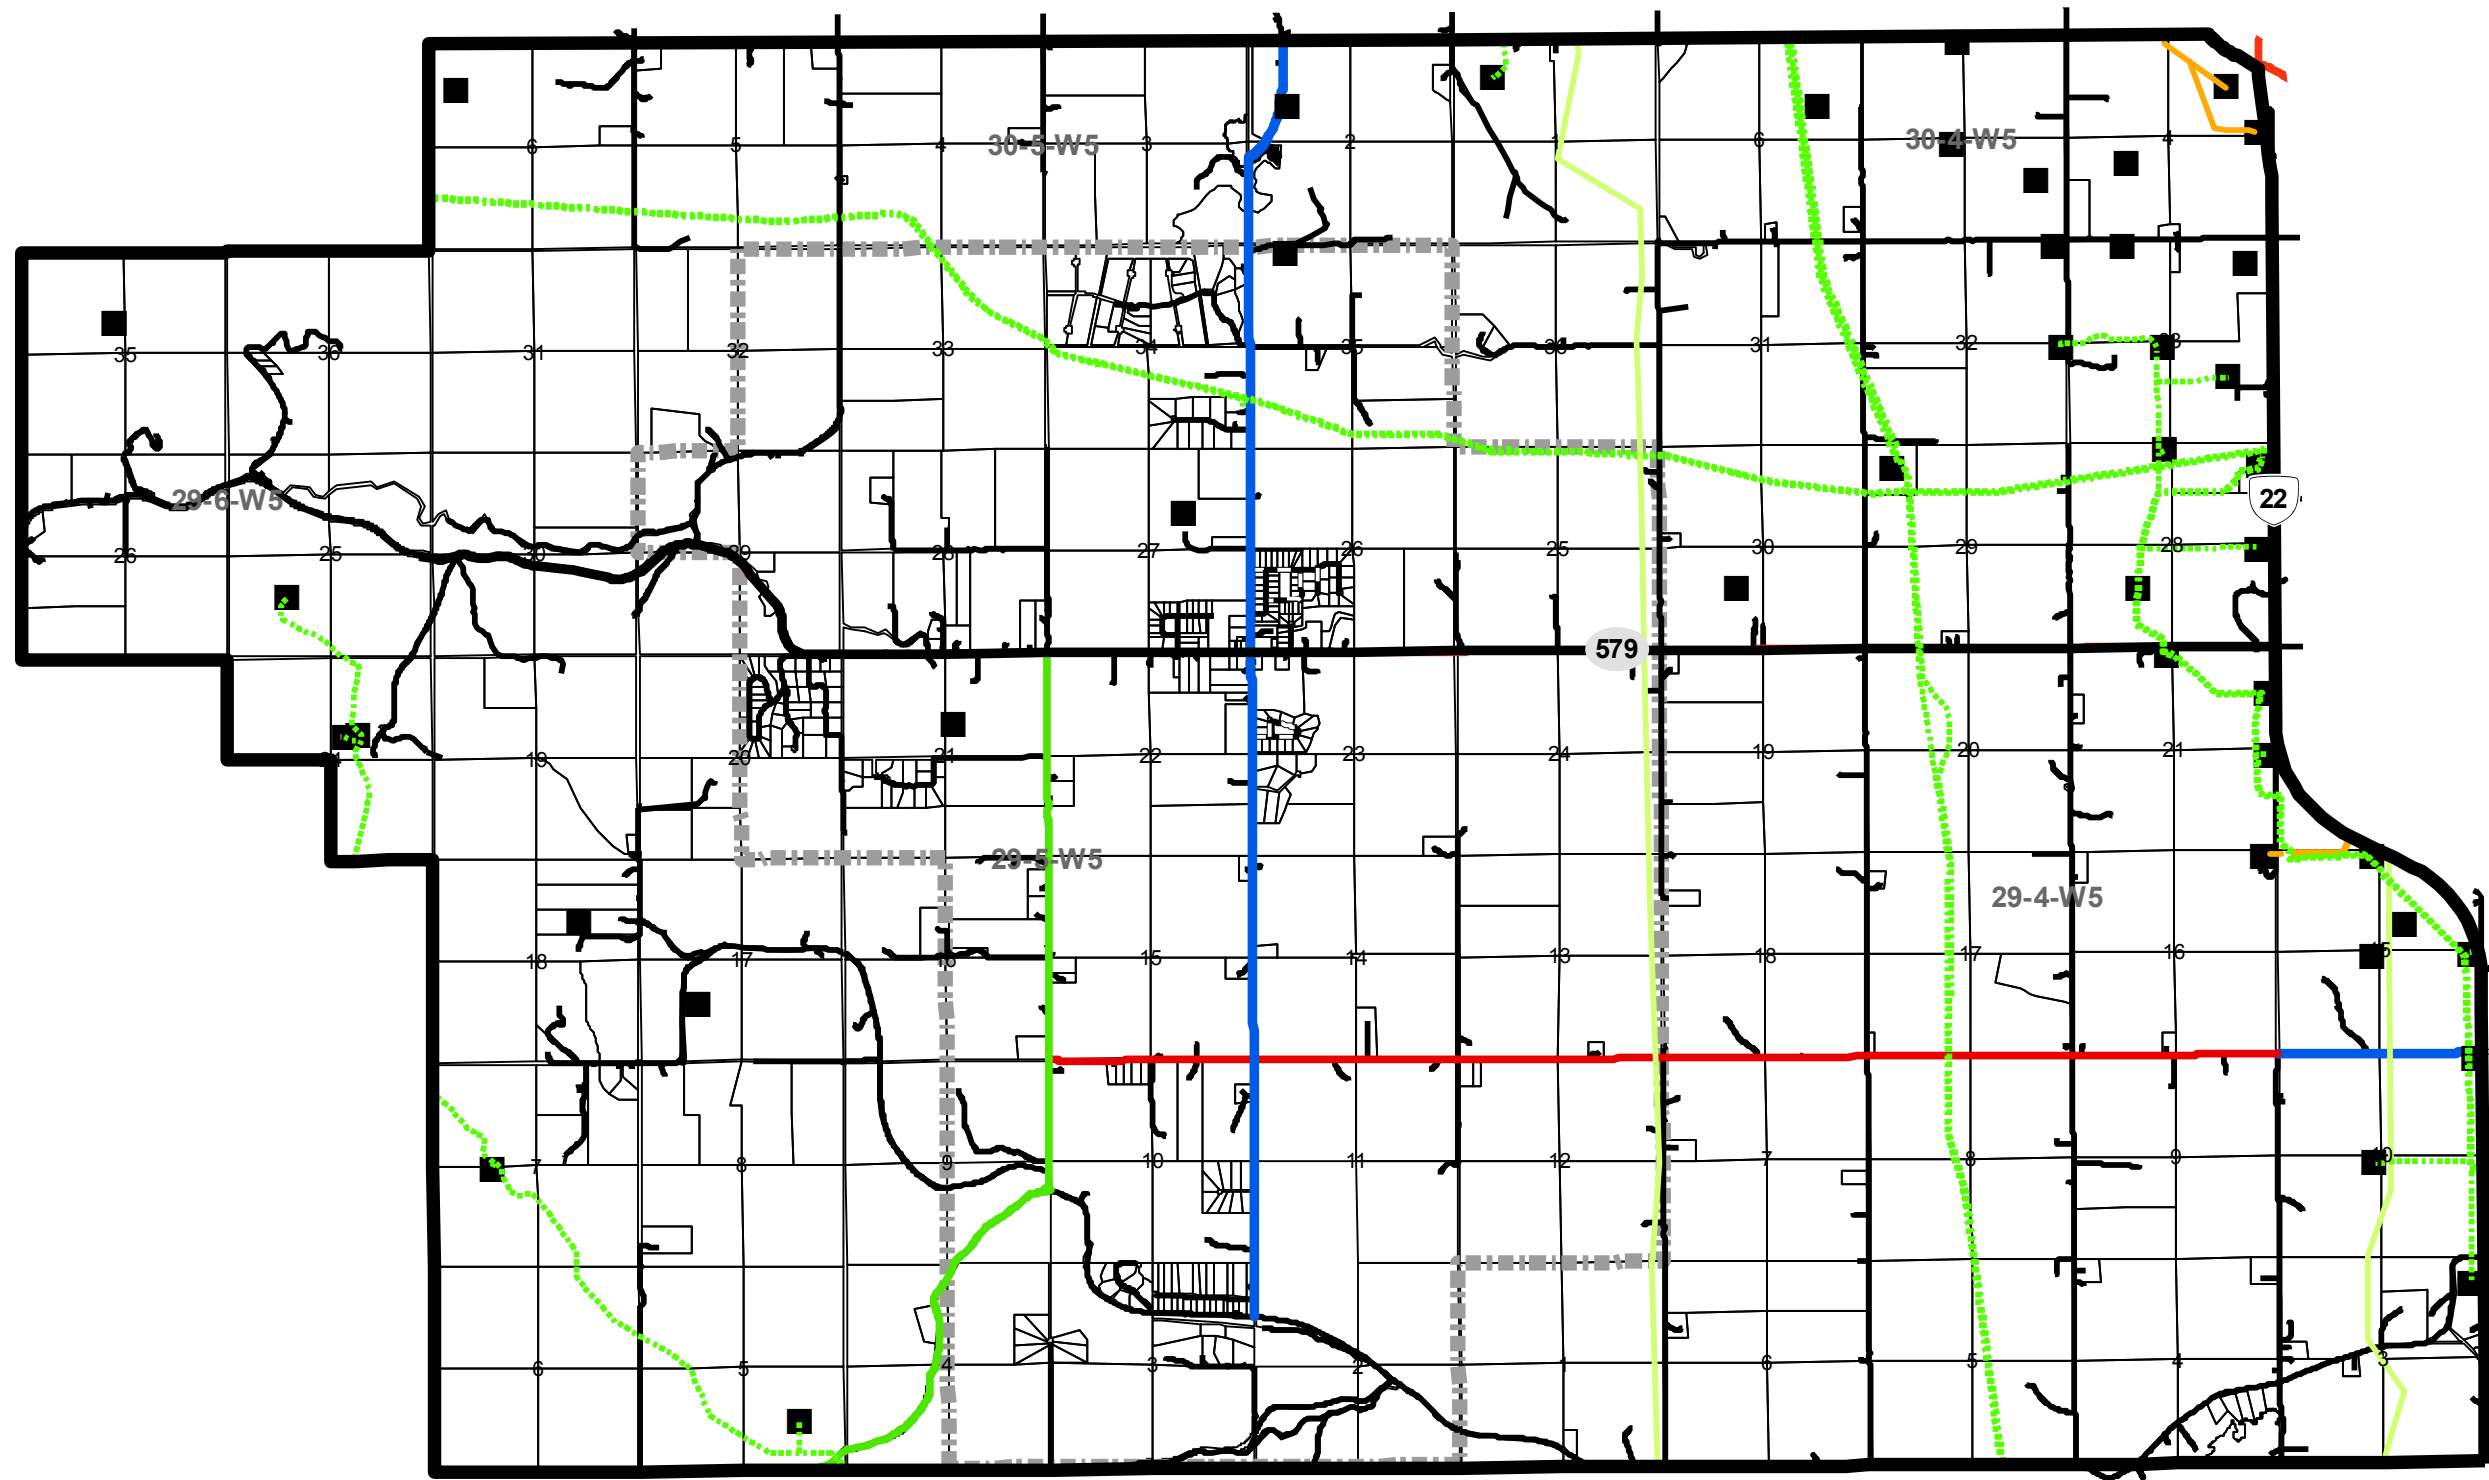

# Water Valley - Winchell Lake Area Structure Plan Map 7 - Oil & Gas Facilities

- Legend**
- Wells
- Pipelines**
- HVP Products
  - ⋯ Natural Gas
  - Oil Well Effluent
- County Collector Network**
- Major Collector
  - Minor Collector
  - Industrial
  - Provincial Highway
  - ⋯ Growth Centre
  - ▭ Water Valley-Winchell Lake Area Structure Plan Boundary