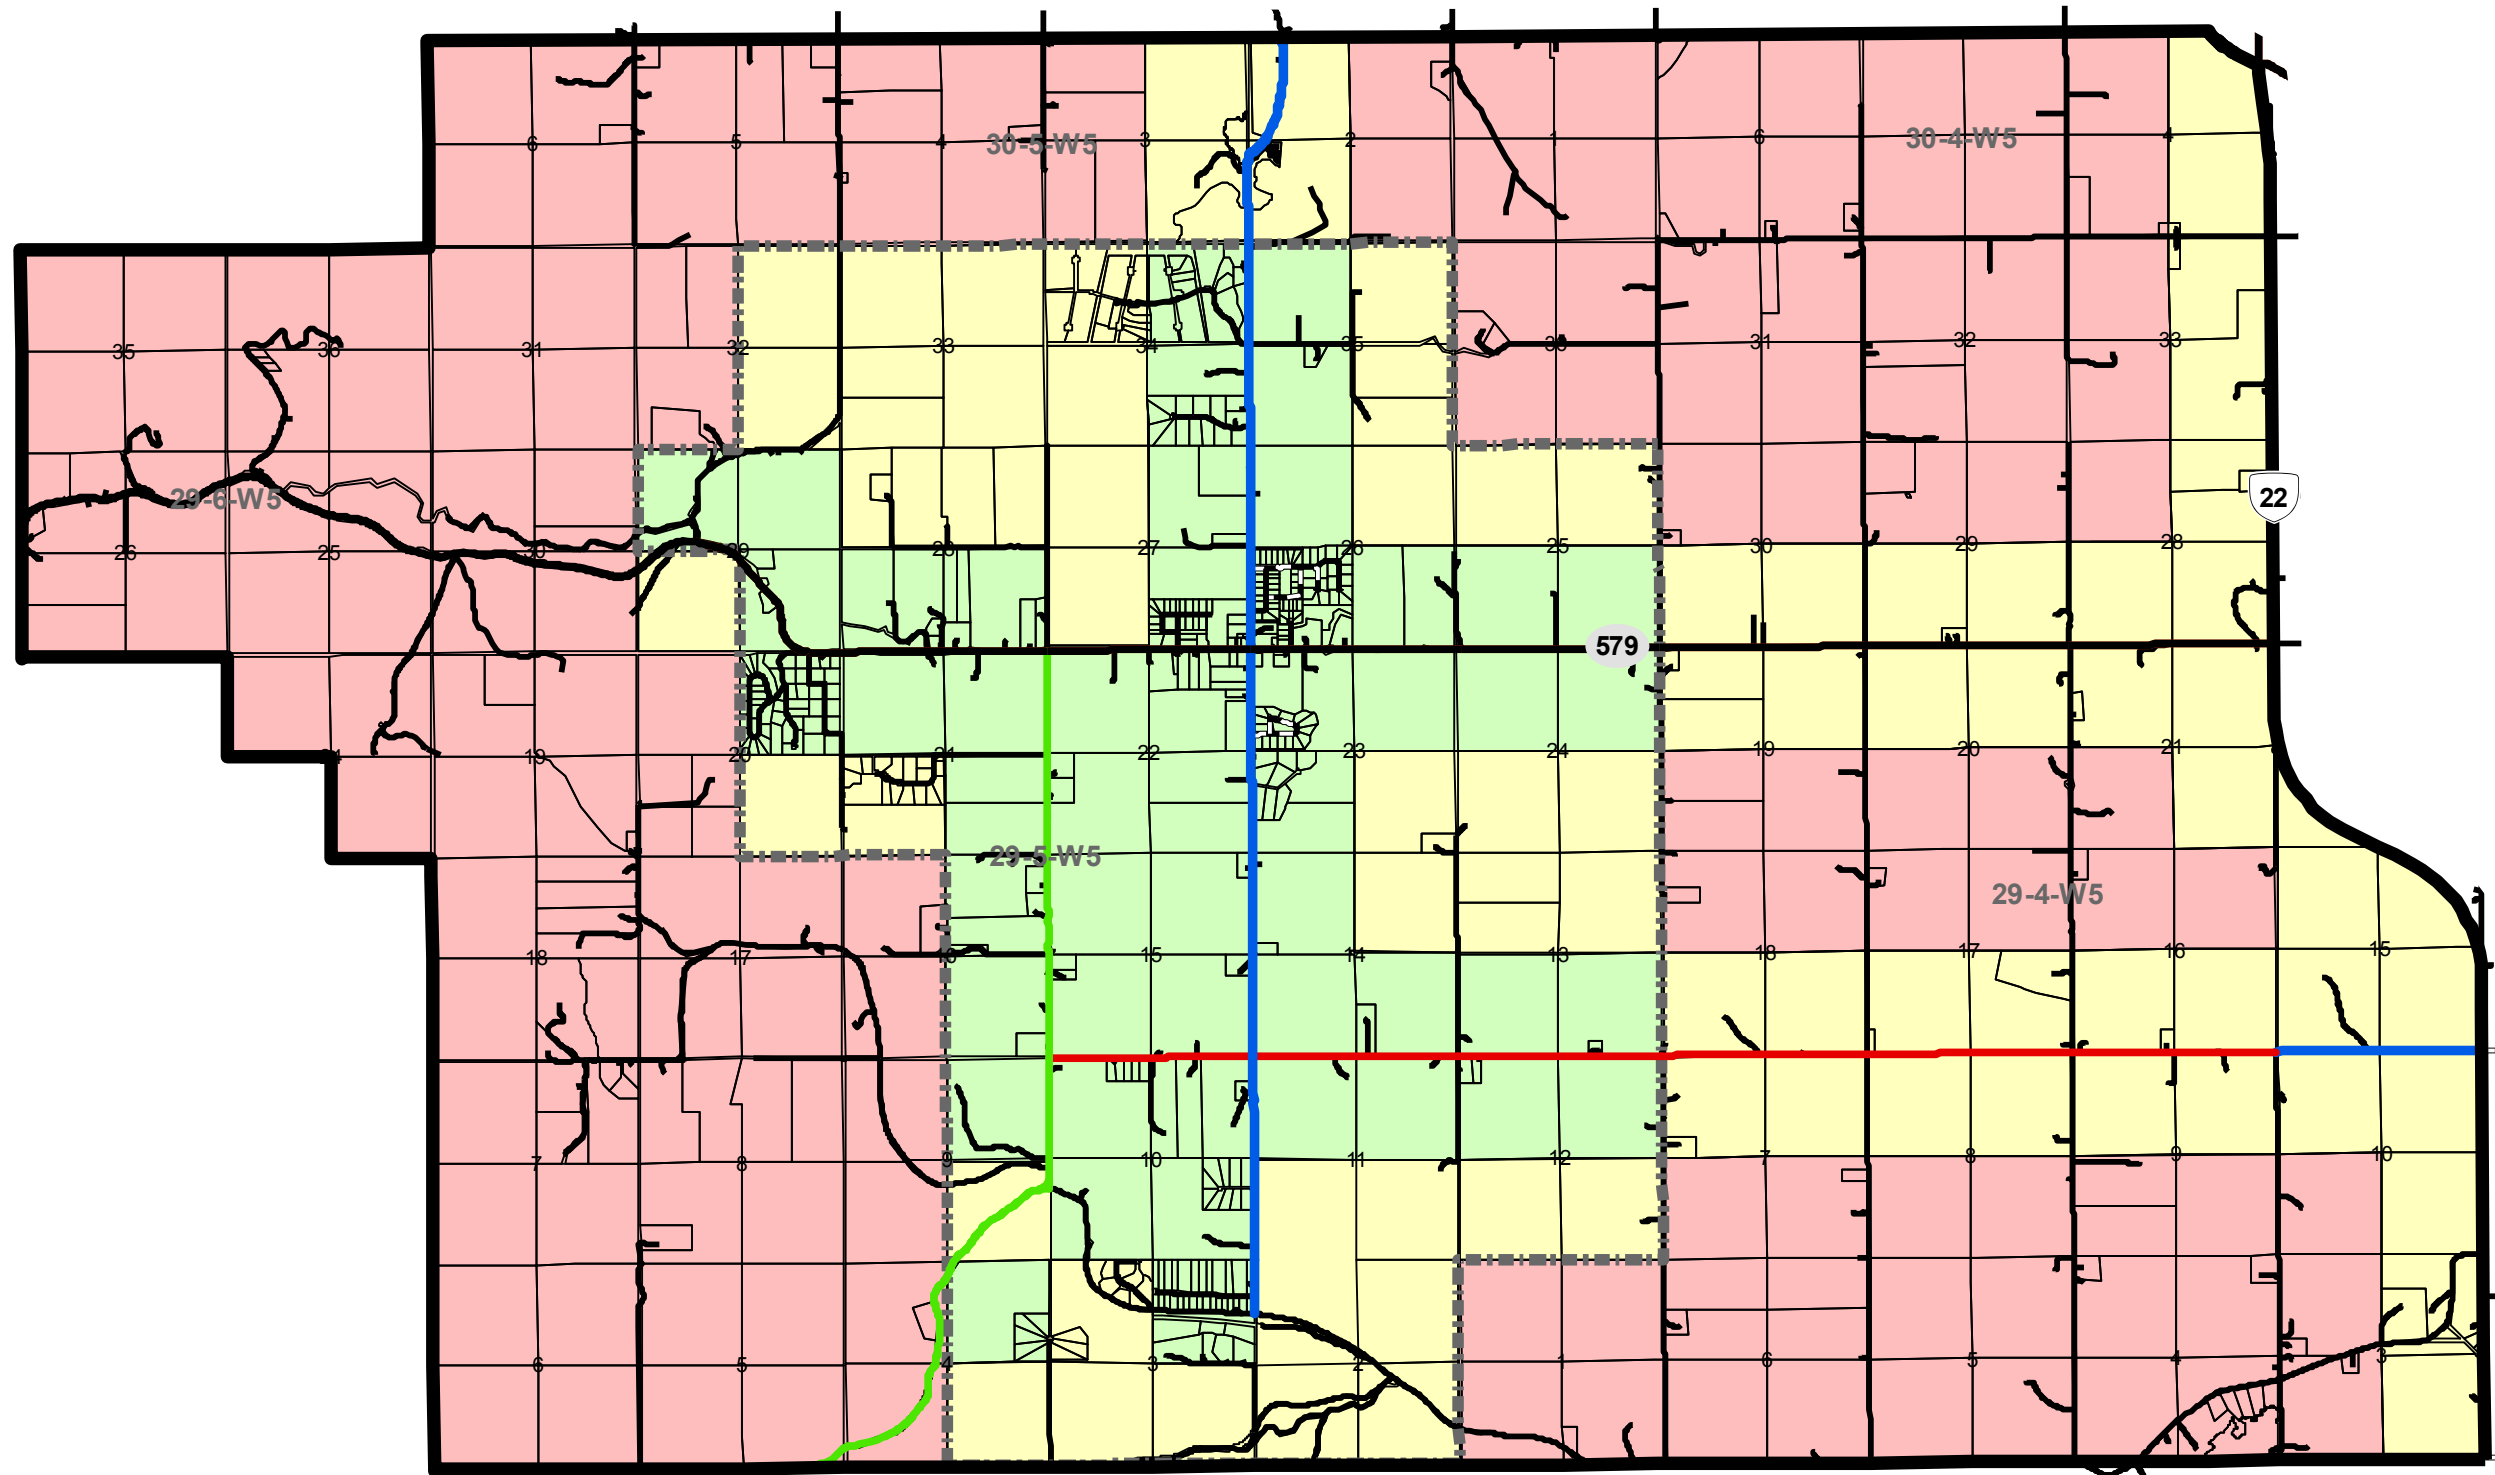

# Water Valley - Winchell Lake Area Structure Plan

## Map 22 - Legislative Framework Analysis Map

### Legend

- 1 - Least Challenges
- 2 - Some Challenges
- 3 - Most Challenges
- Growth Centre
- Water Valley-Winchell Lake Area Structure Plan Boundary

Score	Criteria
1	Within Growth Center & 800m of County Collector Network
2	Within Growth Center but Not Within 800m of County Collector Network or Not Within Growth Center but within 800m of County Collector Network
3	Not Within Growth Center & 800m of County Collector Network

Scale: 1:60,000

Not responsible for errors or omissions.