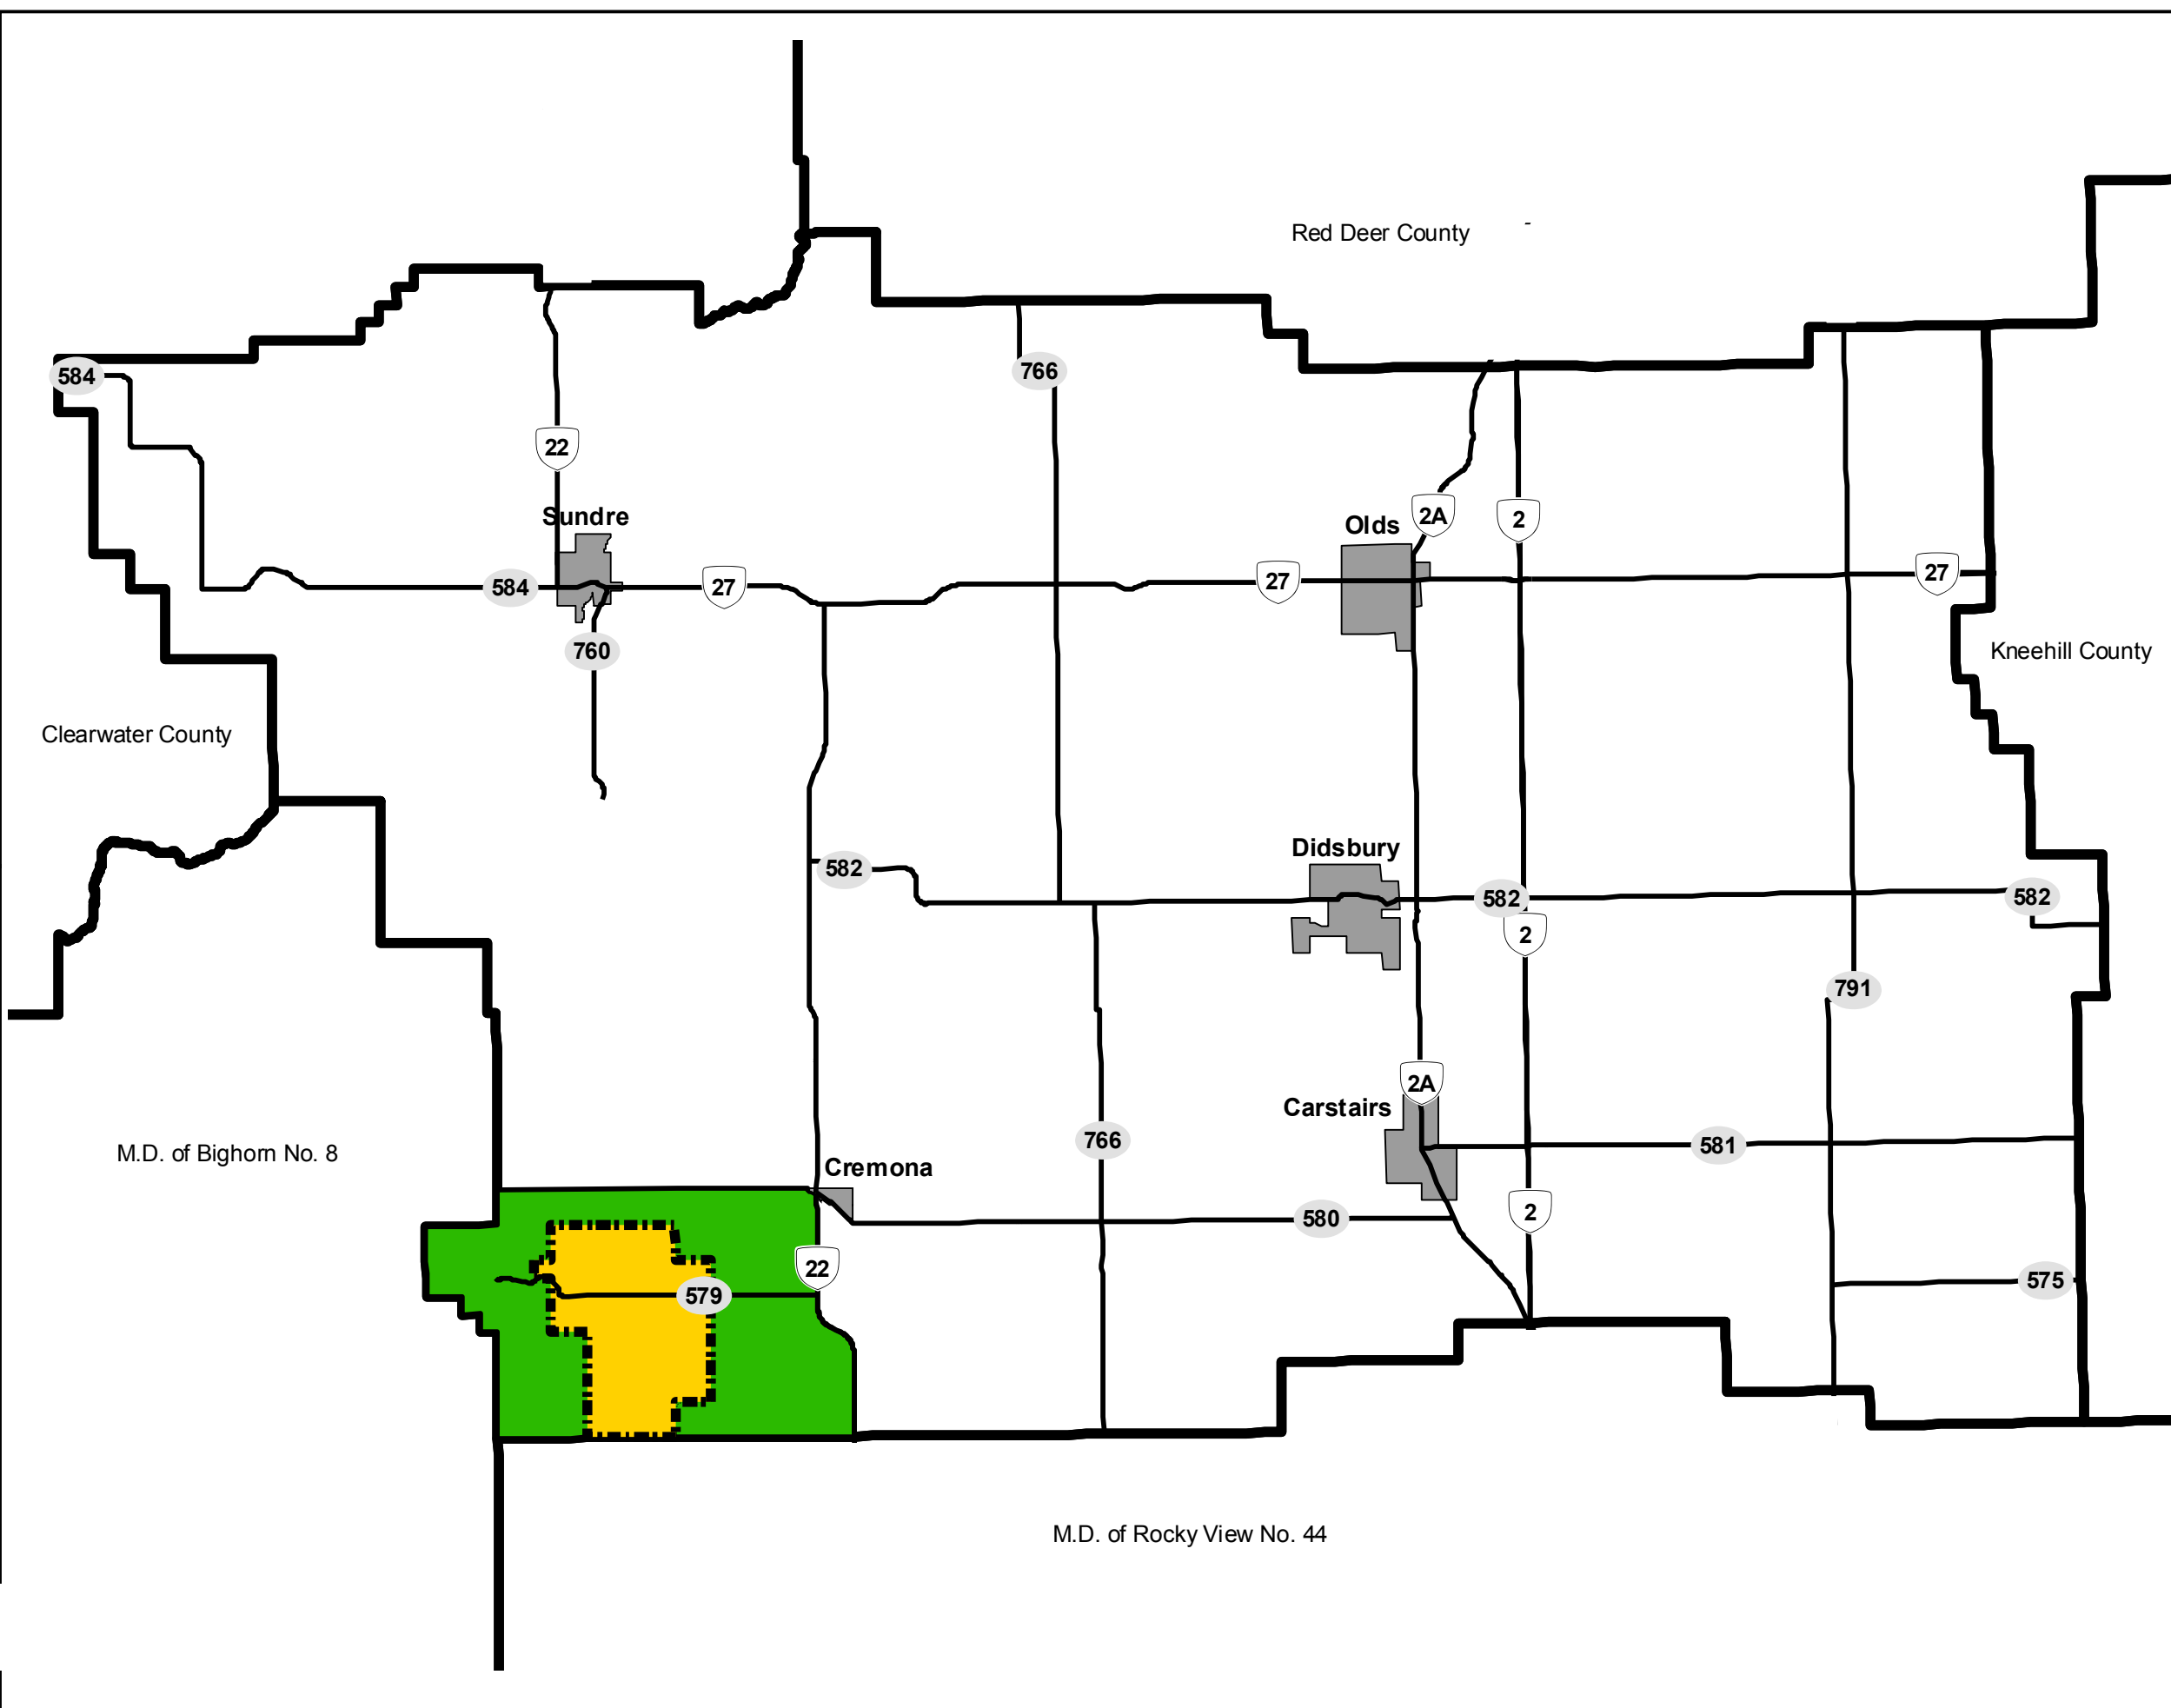

Water Valley - Winchell Lake

Area Structure Plan

Map 1 - Location Map

Legend

-  Towns
-  Growth Centre
-  Water Valley-Winchell Lake Area Structure Plan Boundary

Scale: 1:300,000

Not responsible for errors or omissions.