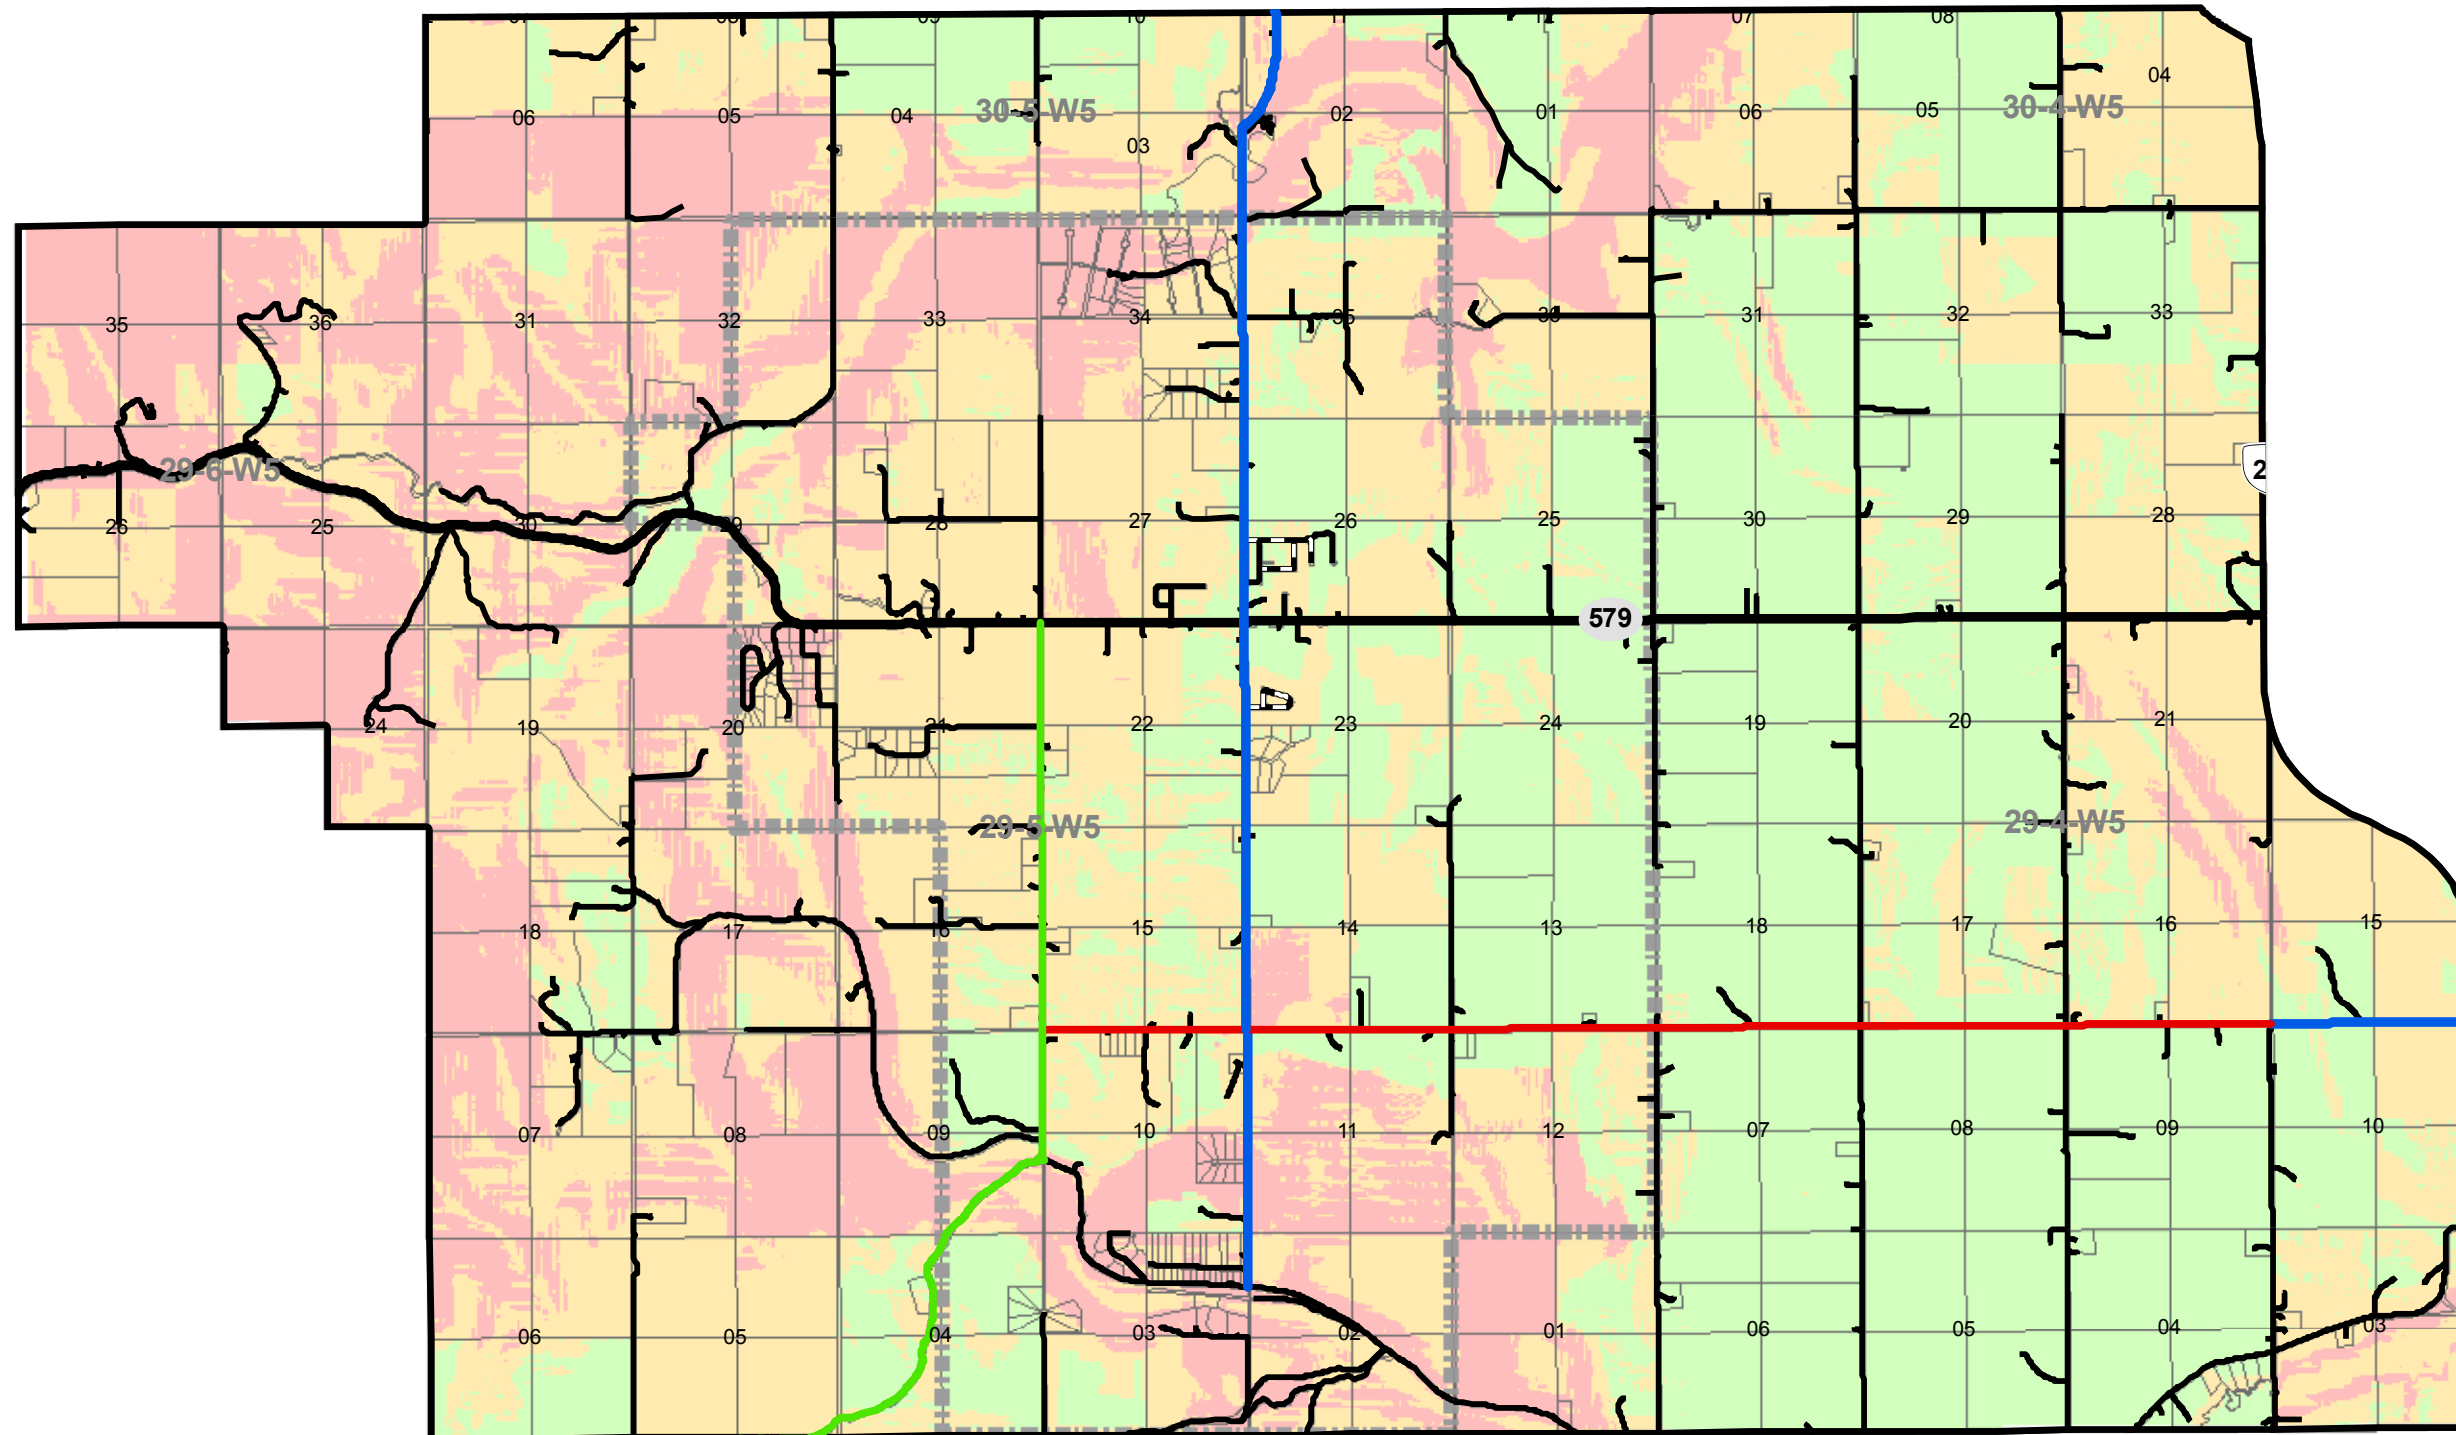

Water Valley - Winchell Lake Area Structure Plan Map 13 - Overall Development Suitability Map

Legend

-  Growth Centre
-  Water Valley-Winchell Lake Area Structure Plan Boundary

Overall Suitability

-  Least Constraints
-  Some Constraints
-  Most Constraints

Scale: 1:60,000