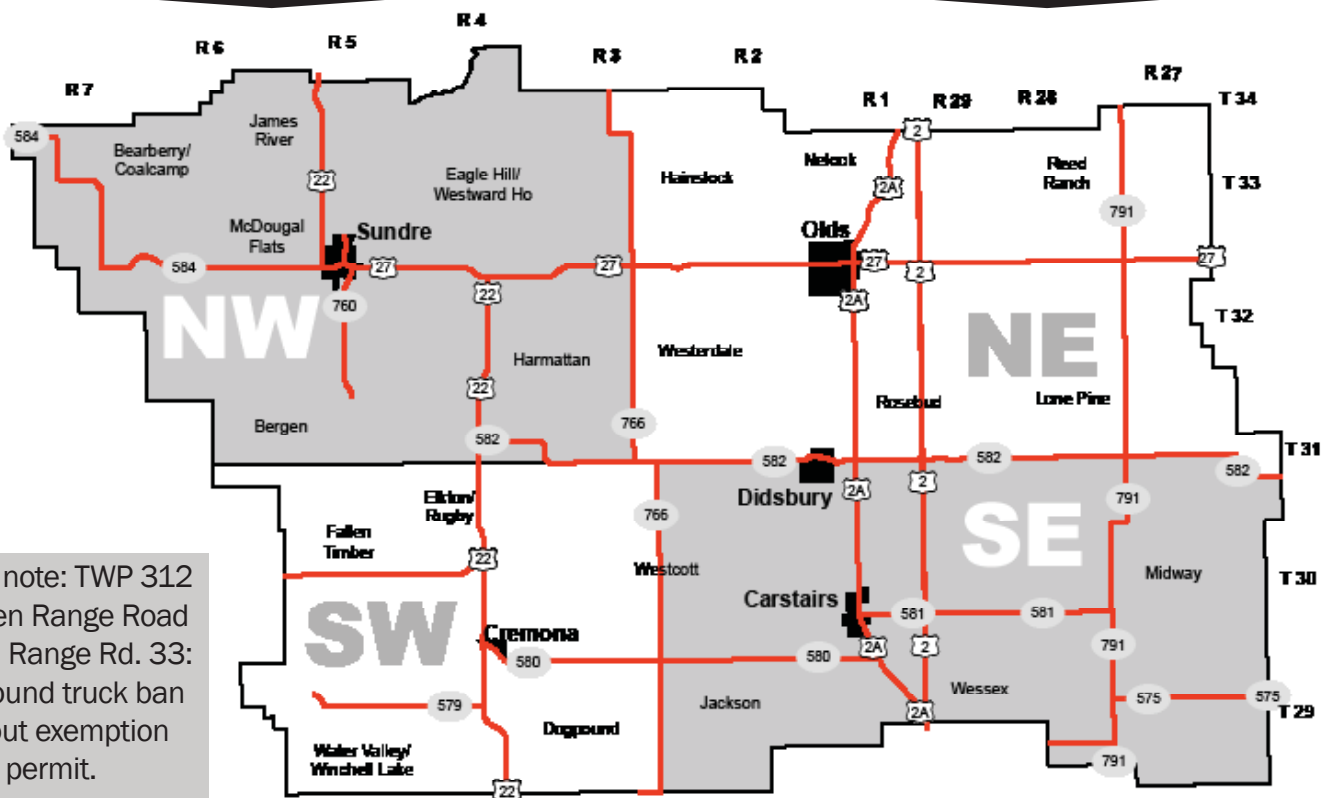

Road Watch - October 2011

ATTENTION: Watch for roads with year - round weight restrictions.

Northwest Quadrant

- Sign maintenance
- Pothole patching
- Ditching
- Snow fencing/winter preparation
- Grading

Northeast Quadrant

- Sign maintenance
- Pothole patching
- Ditching
- Snow fencing/winter preparation
- Grading

Please note: TWP 312 between Range Road 31 and Range Rd. 33: Year-round truck ban without exemption permit.